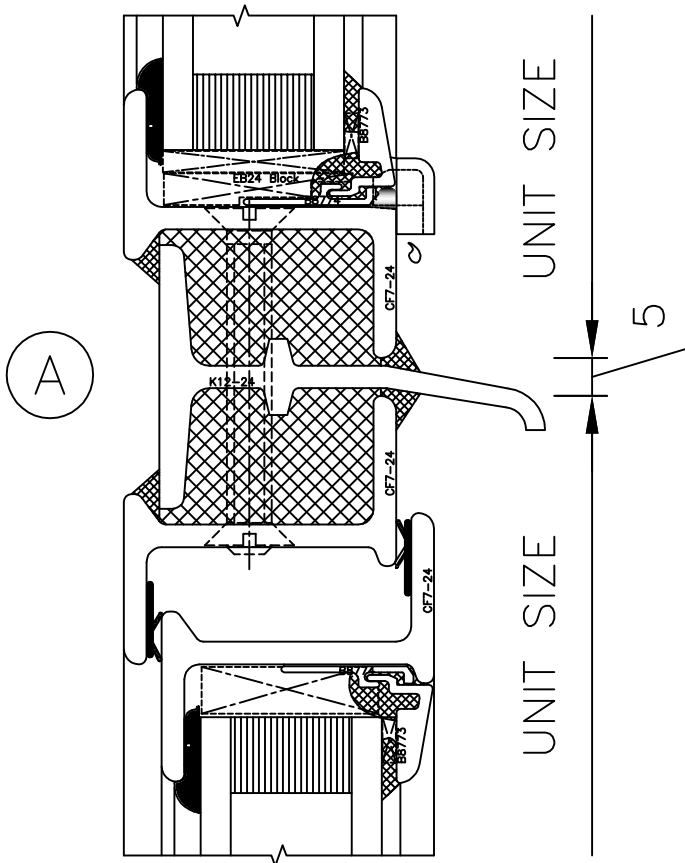

EB24 Section

Window Coupling
Unequal Leg
Site Double Glazed
with 24mm Units
Using Glasket,
Silicone & Alu'm Beads

FULL SIZE DETAILS

(31.4) Xn2

CSW B91G

September 2006