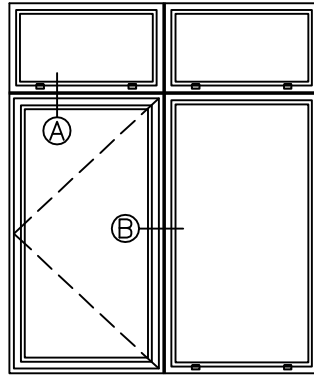

EB24 Section

Window Coupling
Unequal Leg
Site Double Glazed
with 24mm Units
Using Glasket,
Silicone & Alu'm Beads

FULL SIZE DETAILS

(31.4) Xn2

CSW B91G

September 2006