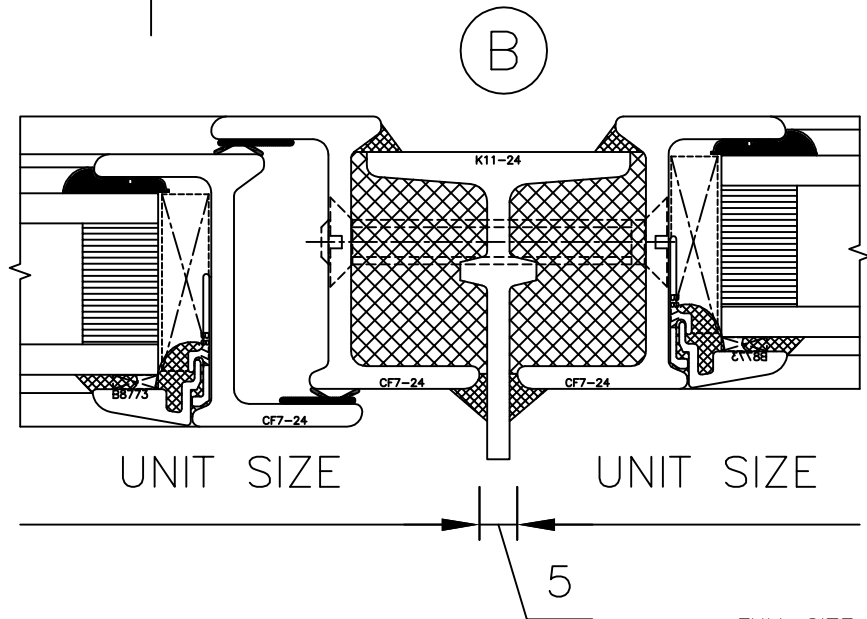

EB24 Section

Window Coupling
Unequal Leg
Site Double Glazed
with 24mm Units
Using Glasket,
Silicone & Alu'm Beads

FULL SIZE DETAILS

(31.4) Xn2

CSW B91G

September 2006