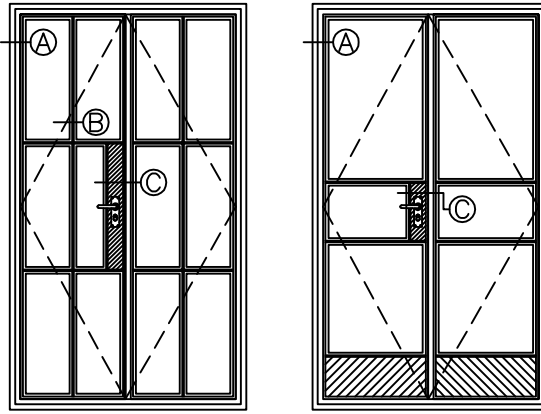

EB24 Section

*Open-In Doors
UnEqual Leg
Site Double Glazed
with 24mm Safety Units
Using Glasket,
Silicone & Alu'm Beads*

OPEN-IN DOORS

FULL SIZE DETAILS
0 5 10 15 20 25 30 mm