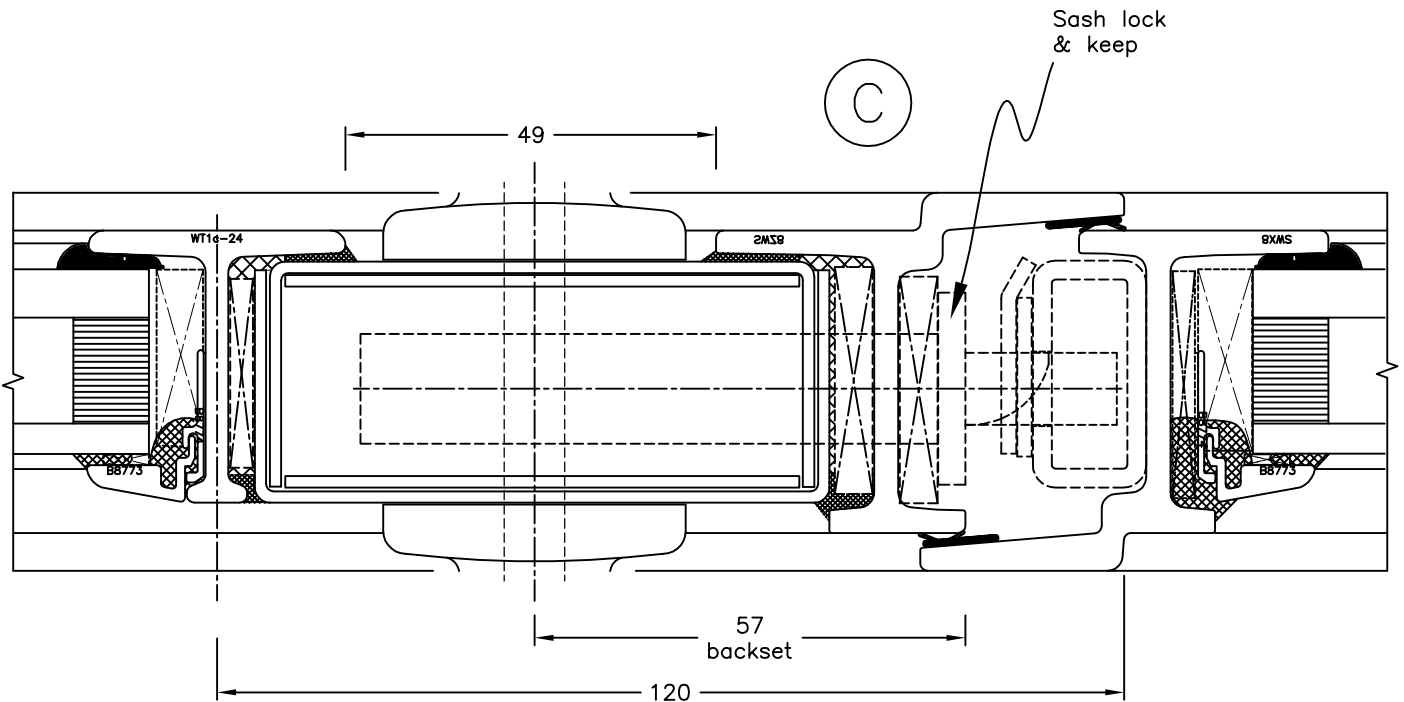

EB24 Section

*Open-In Doors
UnEqual Leg
Site Double Glazed
with 24mm Safety Units
Using Glasket,
Silicone & Alu'm Beads*

OPEN-IN DOORS

FULL SIZE DETAILS
0 5 10 15 20 25 30 mm