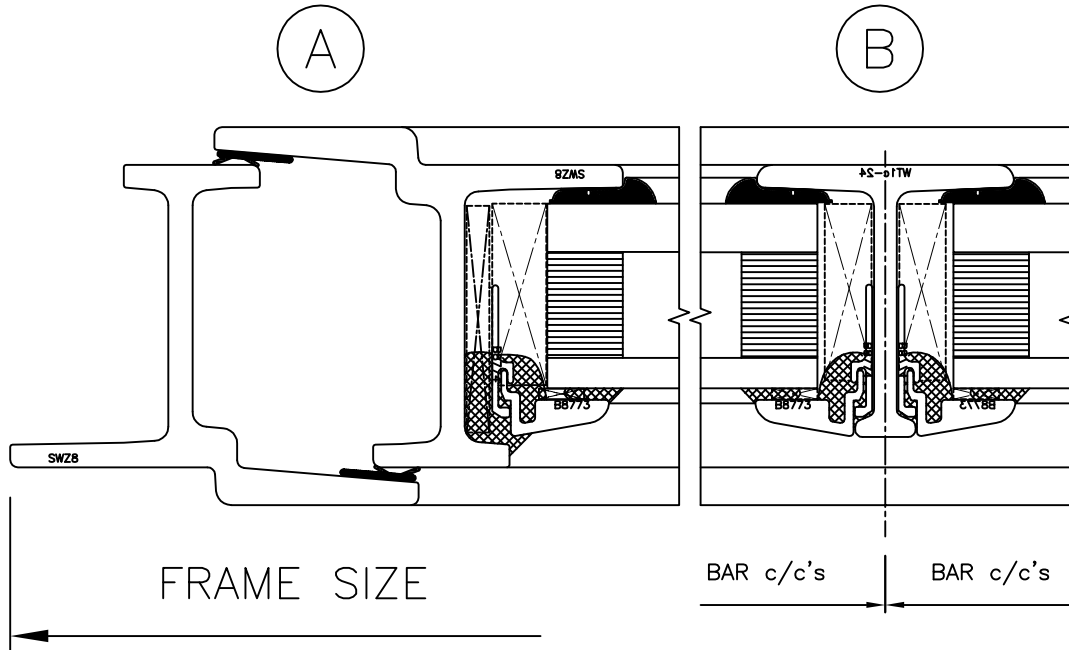

EB24 Section

*Open-In Doors
UnEqual Leg
Site Double Glazed
with 24mm Safety Units
Using Glasket,
Silicone & Alu'm Beads*

OPEN-IN DOORS

FULL SIZE DETAILS
0 5 10 15 20 25 30 mm