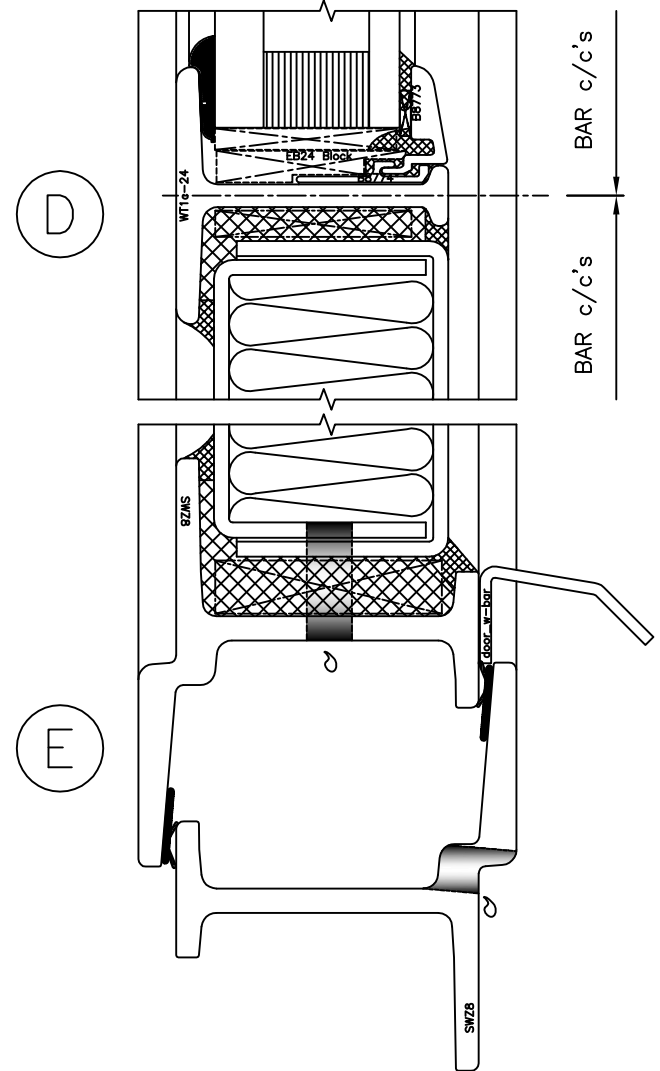

# EB24 Section

Open-In Doors  
UnEqual Leg  
Site Double Glazed  
with 24mm Safety Units  
Using Glazing Tape,  
Silicone & Alu'm Beads