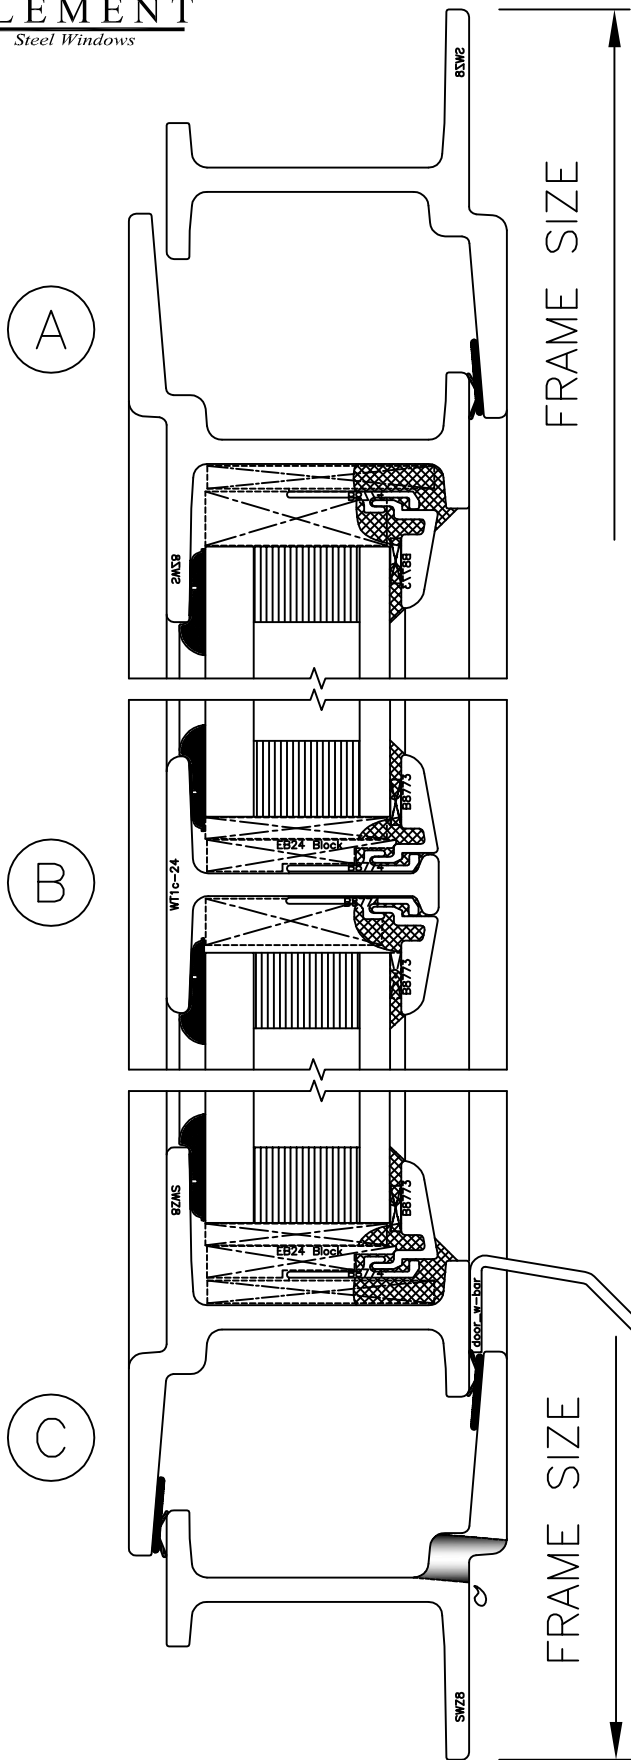

# EB24 Section

Open-In Doors  
UnEqual Leg  
Site Double Glazed  
with 24mm Safety Units  
Using Glazing Tape,  
Silicone & Alu'm Beads