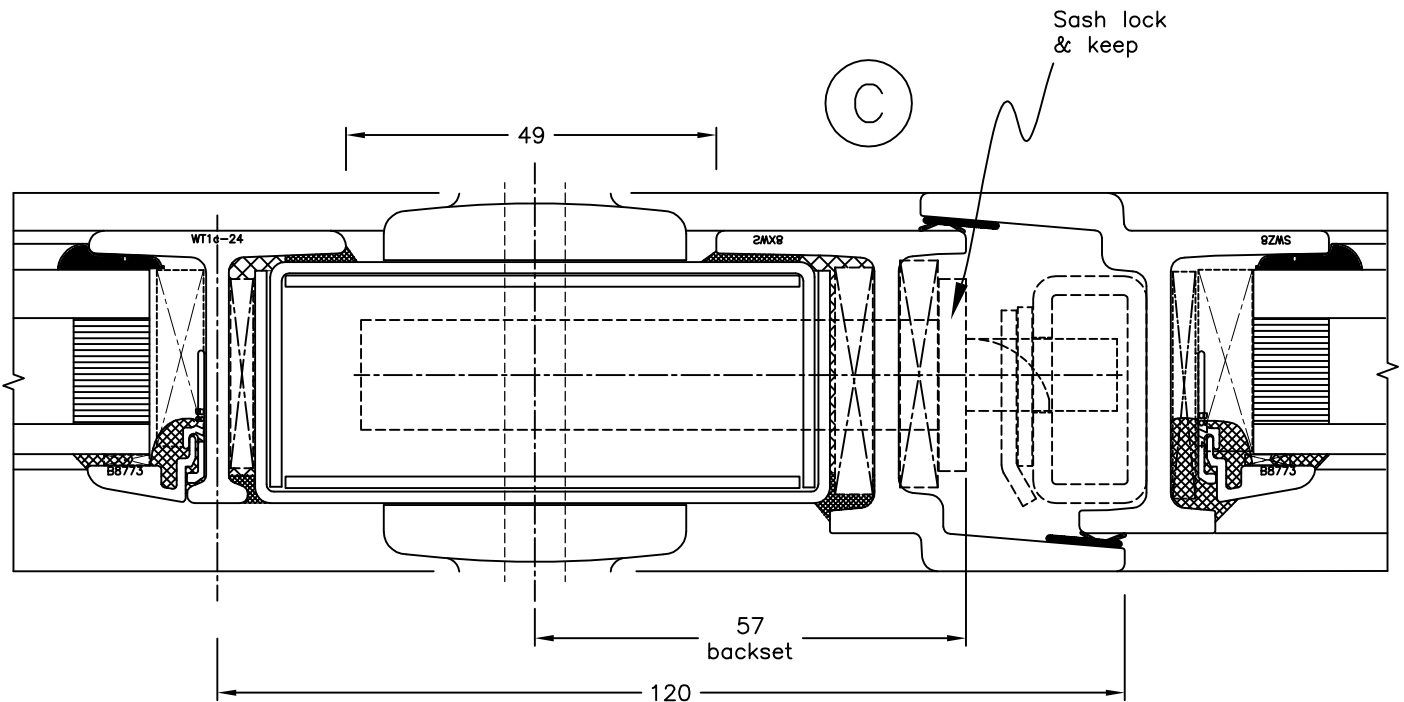

# EB24 Section

Open-Out Doors  
UnEqual Leg  
Site Double Glazed  
with 24mm Safety Units  
Using Glasket,  
Silicone & Alu'm Beads

## OPEN-OUT DOORS

FULL SIZE DETAILS  
0 5 10 15 20 25 30 mm