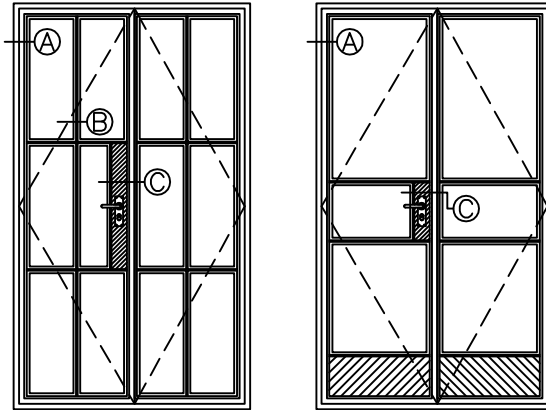

# EB24 Section

Open-Out Doors  
UnEqual Leg  
Site Double Glazed  
with 24mm Safety Units  
Using Glasket,  
Silicone & Alu'm Beads

## OPEN-OUT DOORS

FULL SIZE DETAILS  
0 5 10 15 20 25 30 mm