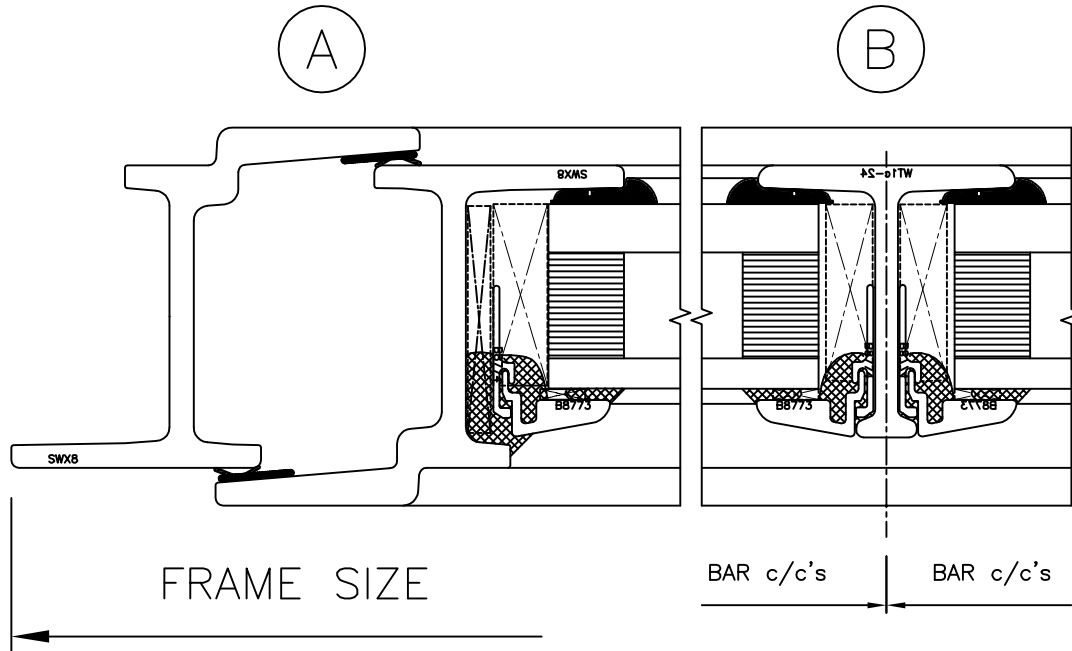

# EB24 Section

Open-Out Doors  
UnEqual Leg  
Site Double Glazed  
with 24mm Safety Units  
Using Glasket,  
Silicone & Alu'm Beads

## OPEN-OUT DOORS

FULL SIZE DETAILS  
0 5 10 15 20 25 30 mm