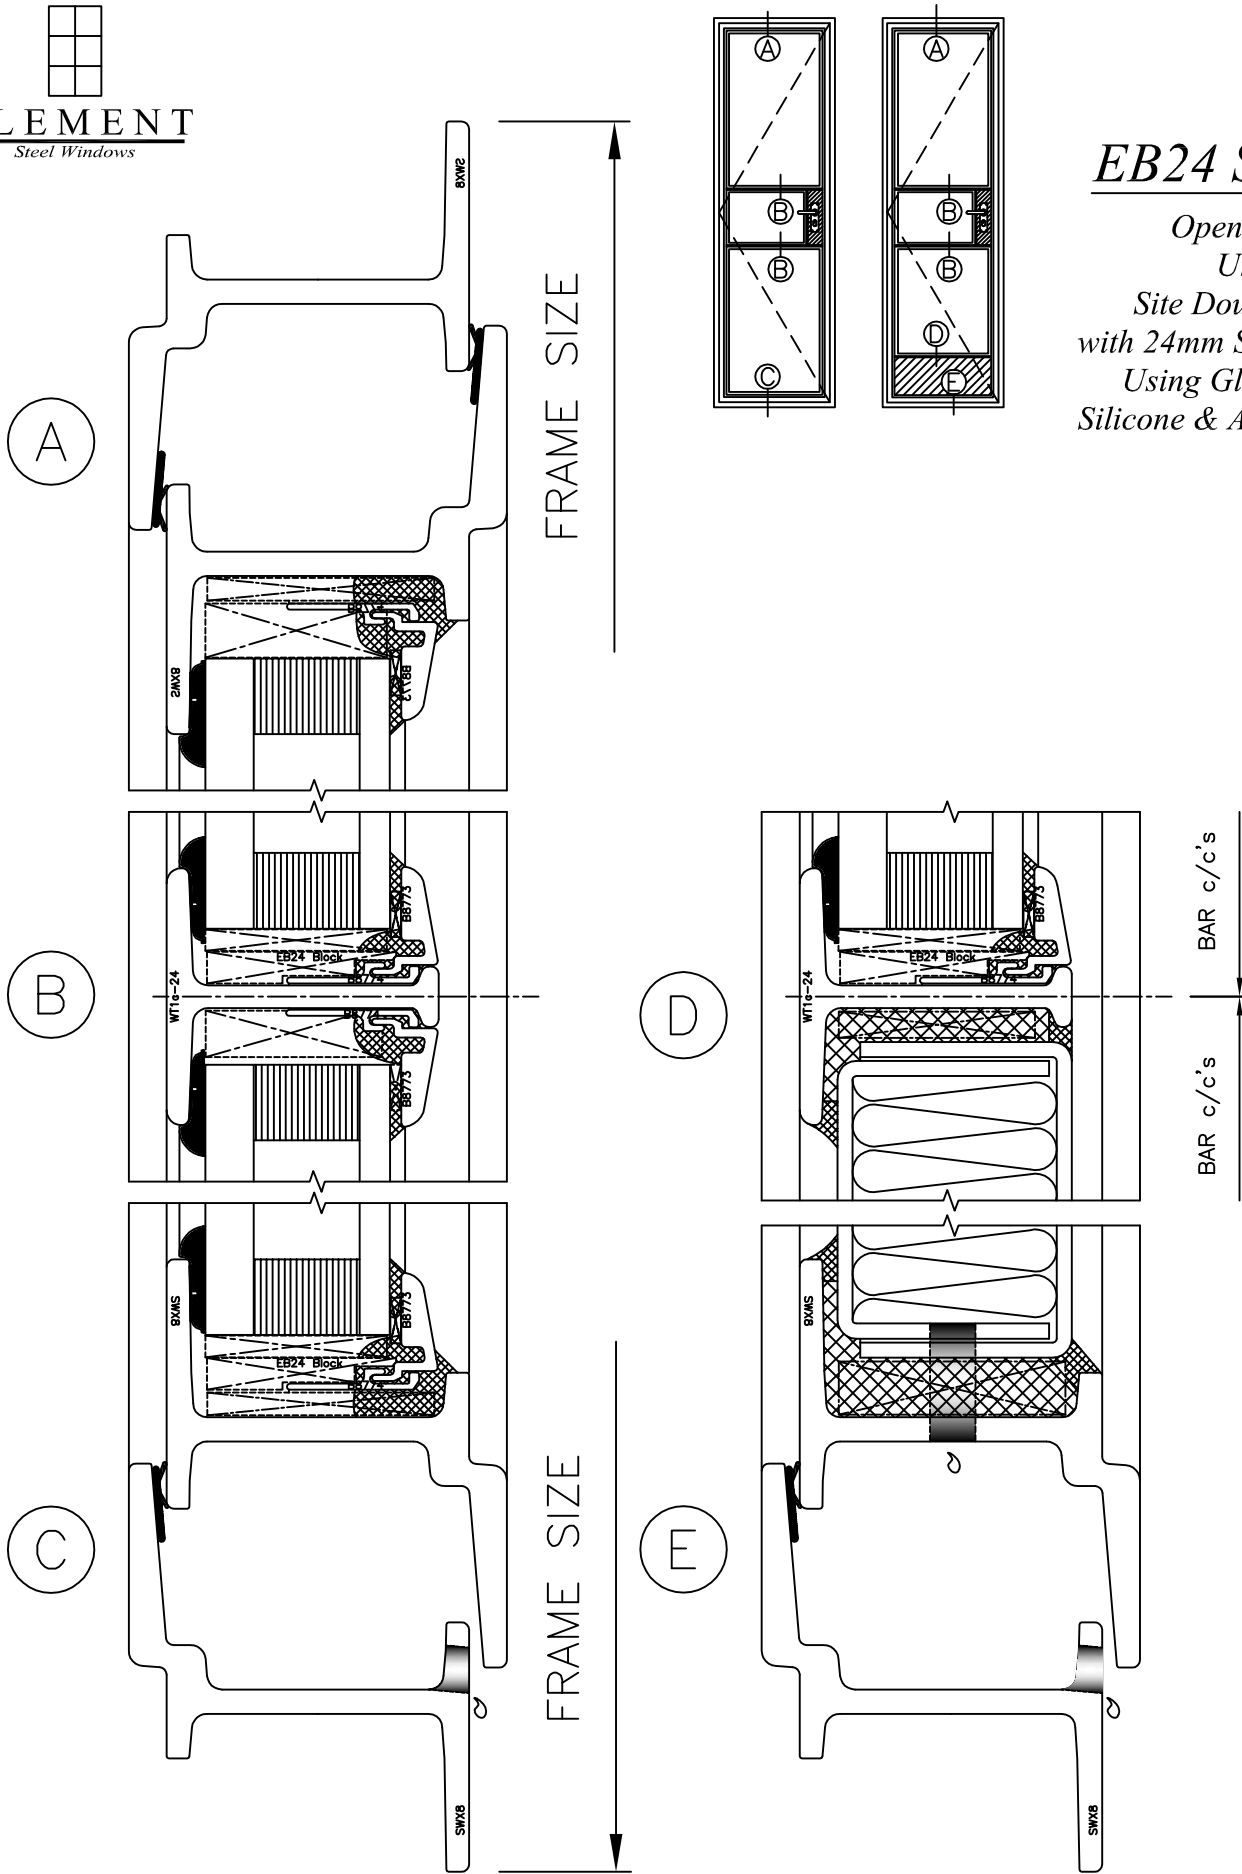

EB24 Section

*Open-Out Doors
UnEqual Leg
Site Double Glazed
with 24mm Safety Units
Using Glazing Tape,
Silicone & Alu'm Beads*

OPEN-OUT DOORS

FULL SIZE DETAILS

CSW B81G
September 2006