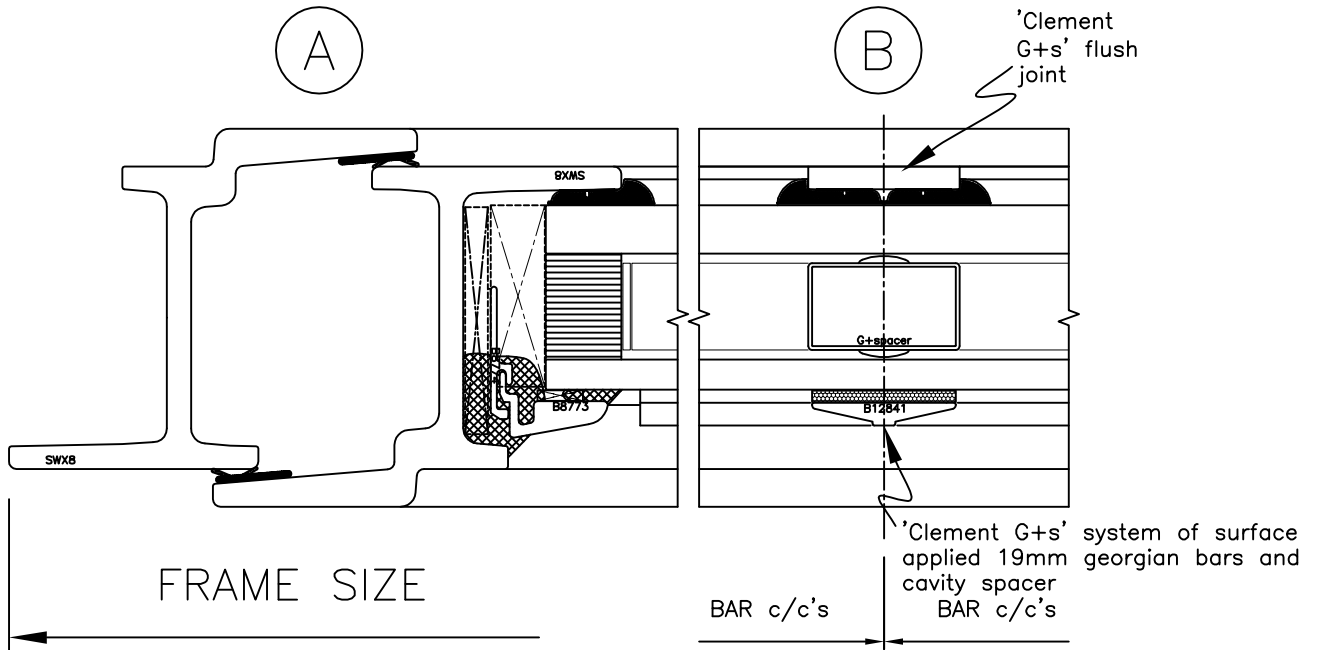

EB24 Section

*Doors
UnEqual Leg
Site Double Glazed
with 24mm Safety Units
(Having 'Clement G+s'
19mm Geo Bars)
Using Glasket,
Silicone & Alu'm Beads*

FULL SIZE DETAILS
0 5 10 15 20 25 30
mm