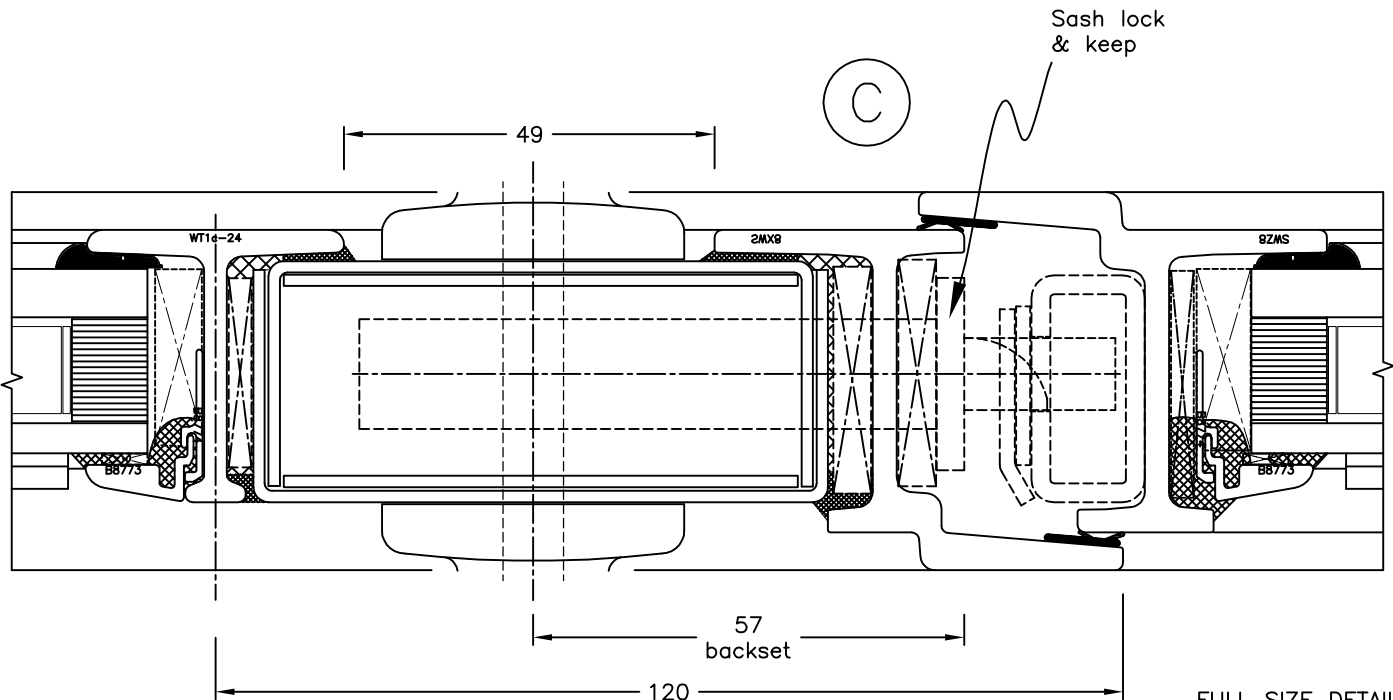

EB24 Section

*Doors
UnEqual Leg
Site Double Glazed
with 24mm Safety Units
(Having 'Clement G+s'
19mm Geo Bars)
Using Glasket,
Silicone & Alu'm Beads*

FULL SIZE DETAILS
0 5 10 15 20 25 30
mm