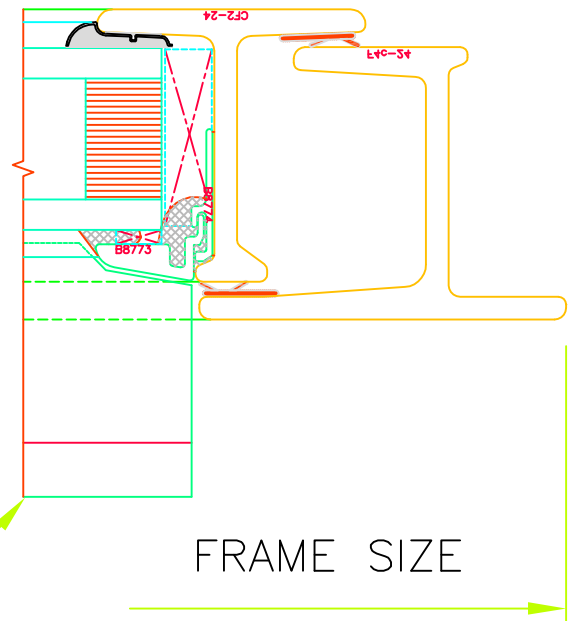

# EB24 Section

Windows  
UnEqual Leg  
Site Double Glazed  
with 24mm Units  
Using Glasket,  
Silicone & Alu'm Beads

A

B

C

Pressed metal weatherbar