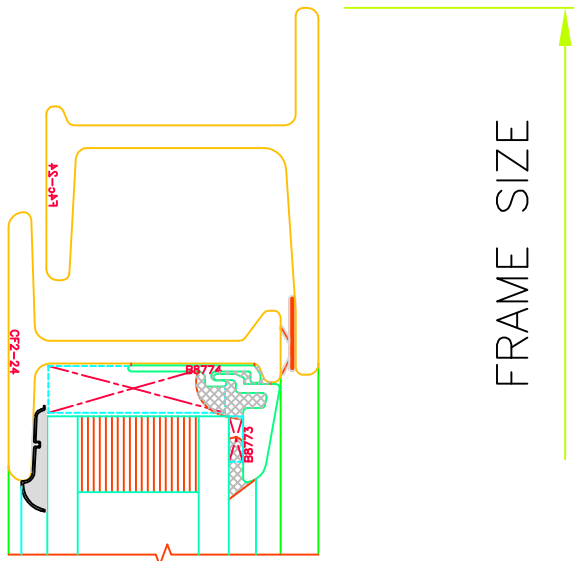

# EB24 Section

Windows  
UnEqual Leg  
Site Double Glazed  
with 24mm Units  
Using Glasket,  
Silicone & Alu'm Beads

A

B

C

Pressed metal weatherbar