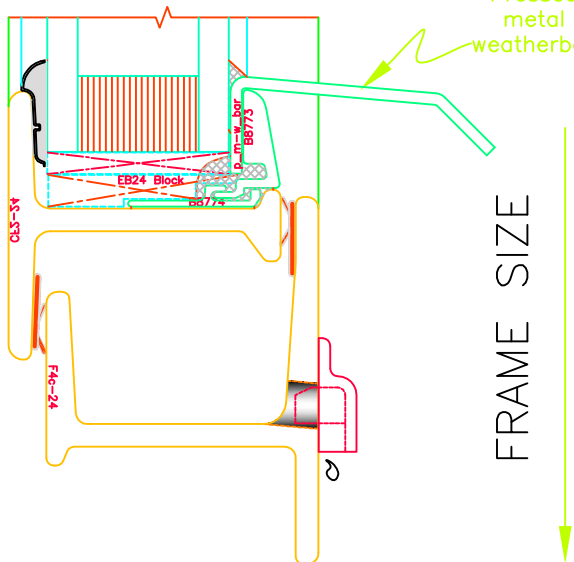

# EB24 Section

Windows  
UnEqual Leg  
Site Double Glazed  
with 24mm Units  
Using Glasket,  
Silicone & Alu'm Beads

A

B

C

Pressed metal weatherbar