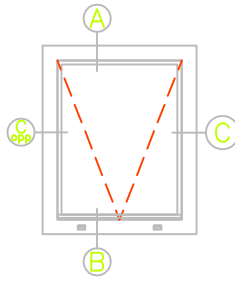

# EB24 Section

Windows  
UnEqual Leg  
Site Double Glazed  
with 24mm Units  
Using Glasket,  
Silicone & Alu'm Beads

A

B

C

Pressed metal weatherbar