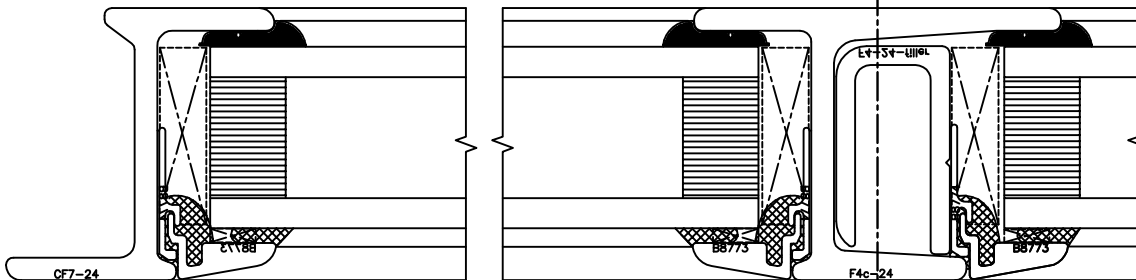

EB24 Section

Windows
UnEqual Leg
Site Double Glazed
with 24mm Units
Using Glasket,
Silicone & Alu'm Beads

A

B

FRAME SIZE

C

D

E

F

FRAME SIZE

BAR c/c's

BAR c/c's

FULL SIZE DETAILS