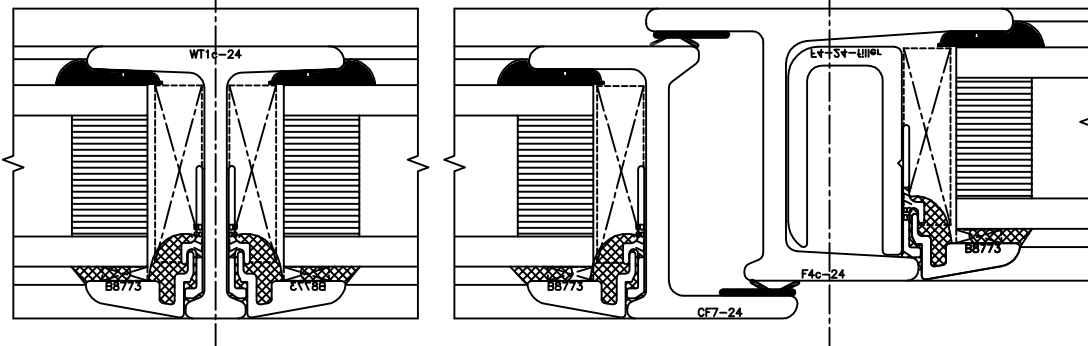

EB24 Section

Windows
UnEqual Leg
Site Double Glazed
with 24mm Units
Using Glasket,
Silicone & Alu'm Beads

A

B

FRAME SIZE

C

D

E

F

FRAME SIZE

BAR c/c's

BAR c/c's

FULL SIZE DETAILS