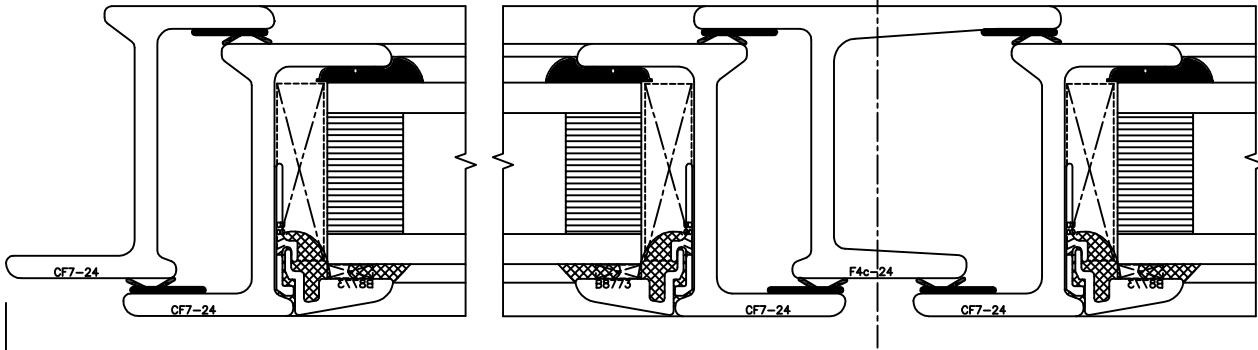

EB24 Section

Windows
UnEqual Leg
Site Double Glazed
with 24mm Units
Using Glasket,
Silicone & Alu'm Beads

A

B

FRAME SIZE

C

D

E

F

FRAME SIZE

BAR c/c's

BAR c/c's

FULL SIZE DETAILS