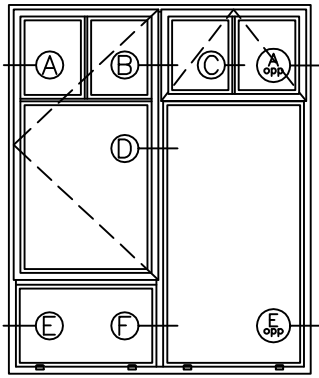

EB24 Section

Windows
UnEqual Leg
Site Double Glazed
with 24mm Units
Using Glasket,
Silicone & Alu'm Beads

A

B

FRAME SIZE

C

D

E

F

FRAME SIZE

BAR c/c's

BAR c/c's

FULL SIZE DETAILS